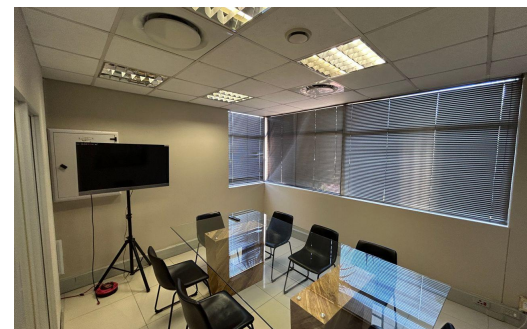

 2

 4

R165 per m²

150m² Office To Let in Umhlanga Ridge

FLOOR SIZE 150m²
TITLE Leasehold
ZONING Commercial
SECURITY Yes
AIR CONDITIONING Yes

OPEN PARKINGS 2
BASEMENT PARKINGS 4

Matthew O'Donoghue
0836019074
matthew@dealcore.co.za