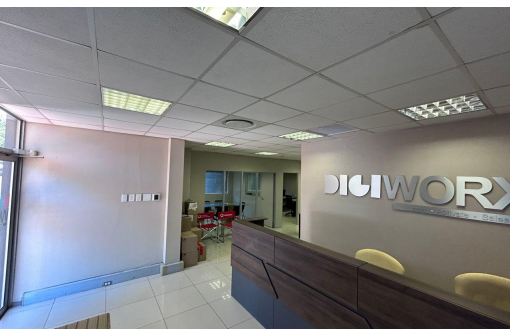

 2

 4

R165 per m²

150m² Office To Let in Umhlanga Ridge

FLOOR SIZE 150m²
TITLE Leasehold
ZONING Commercial
SECURITY Yes
AIR CONDITIONING Yes

OPEN PARKINGS 2
BASEMENT PARKINGS 4

Matthew O'Donoghue
0836019074
matthew@dealcore.co.za