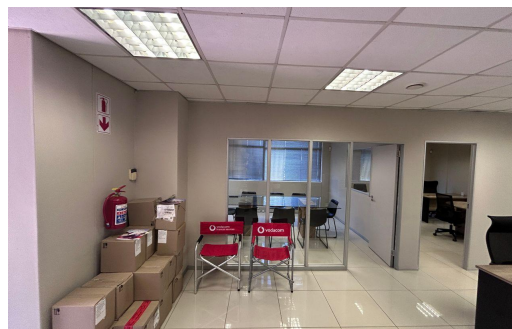

 2

 4

R165 per m²

150m² Office To Let in Umhlanga Ridge

FLOOR SIZE 150m²
TITLE Leasehold
ZONING Commercial
SECURITY Yes
AIR CONDITIONING Yes

OPEN PARKINGS 2
BASEMENT PARKINGS 4

Matthew O'Donoghue
0836019074
matthew@dealcore.co.za