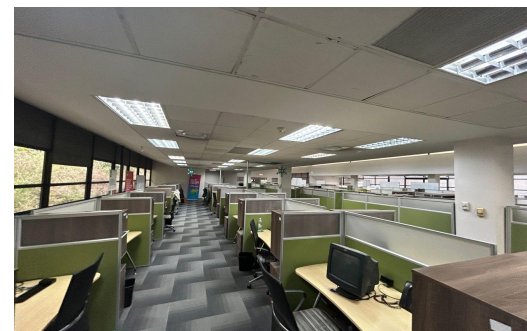

 51

 -

R162 per m²

1,290m² Office To Let in Westville

FLOOR SIZE	1,290m ²	OPEN PARKINGS	51
TITLE	Freehold		
ZONING	Commercial		
SECURITY	Yes		
AIR CONDITIONING	Yes		

Matthew O'Donoghue
0836019074
matthew@dealcore.co.za