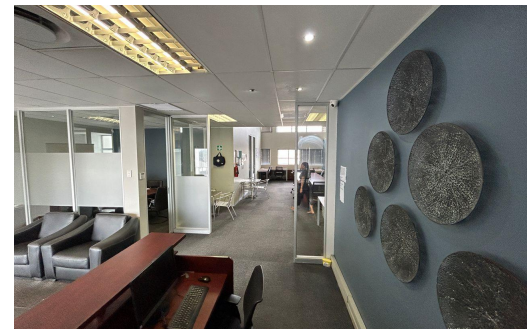

8

-

R150 per m²

190m² Office To Let in Windermere

FLOOR SIZE	190m ²	OPEN PARKINGS	8
TITLE	Leasehold	COVERED PARKINGS	-
ZONING	Commercial	BASEMENT PARKINGS	-
SECURITY	Yes		
AIR CONDITIONING	Yes		

Matthew O'Donoghue
0836019074
matthew@dealcore.co.za