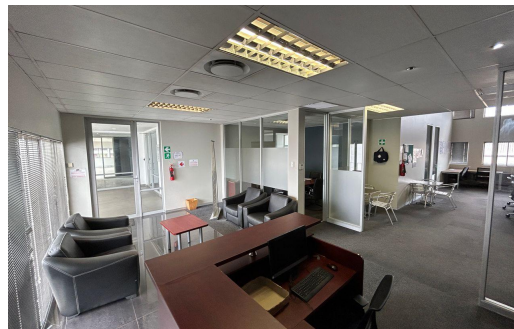

8

-

R150 per m²

190m² Office To Let in Windermere

FLOOR SIZE	190m ²	OPEN PARKINGS	8
TITLE	Leasehold	COVERED PARKINGS	-
ZONING	Commercial	BASEMENT PARKINGS	-
SECURITY	Yes		
AIR CONDITIONING	Yes		

Matthew O'Donoghue
0836019074
matthew@dealcore.co.za