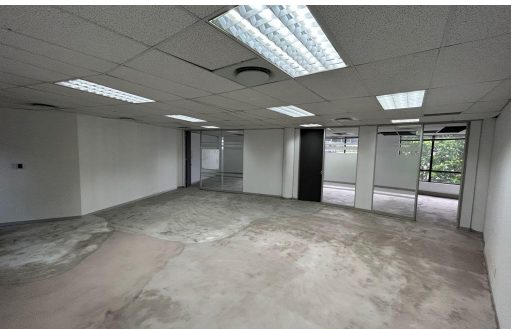

R145 per m²

133m² Office To Let in Westville

FLOOR SIZE 133m²
TITLE Freehold
ZONING Commercial
SECURITY Yes
AIR CONDITIONING Yes

BASEMENT PARKINGS 15

Matthew O'Donoghue
0836019074
matthew@dealcore.co.za