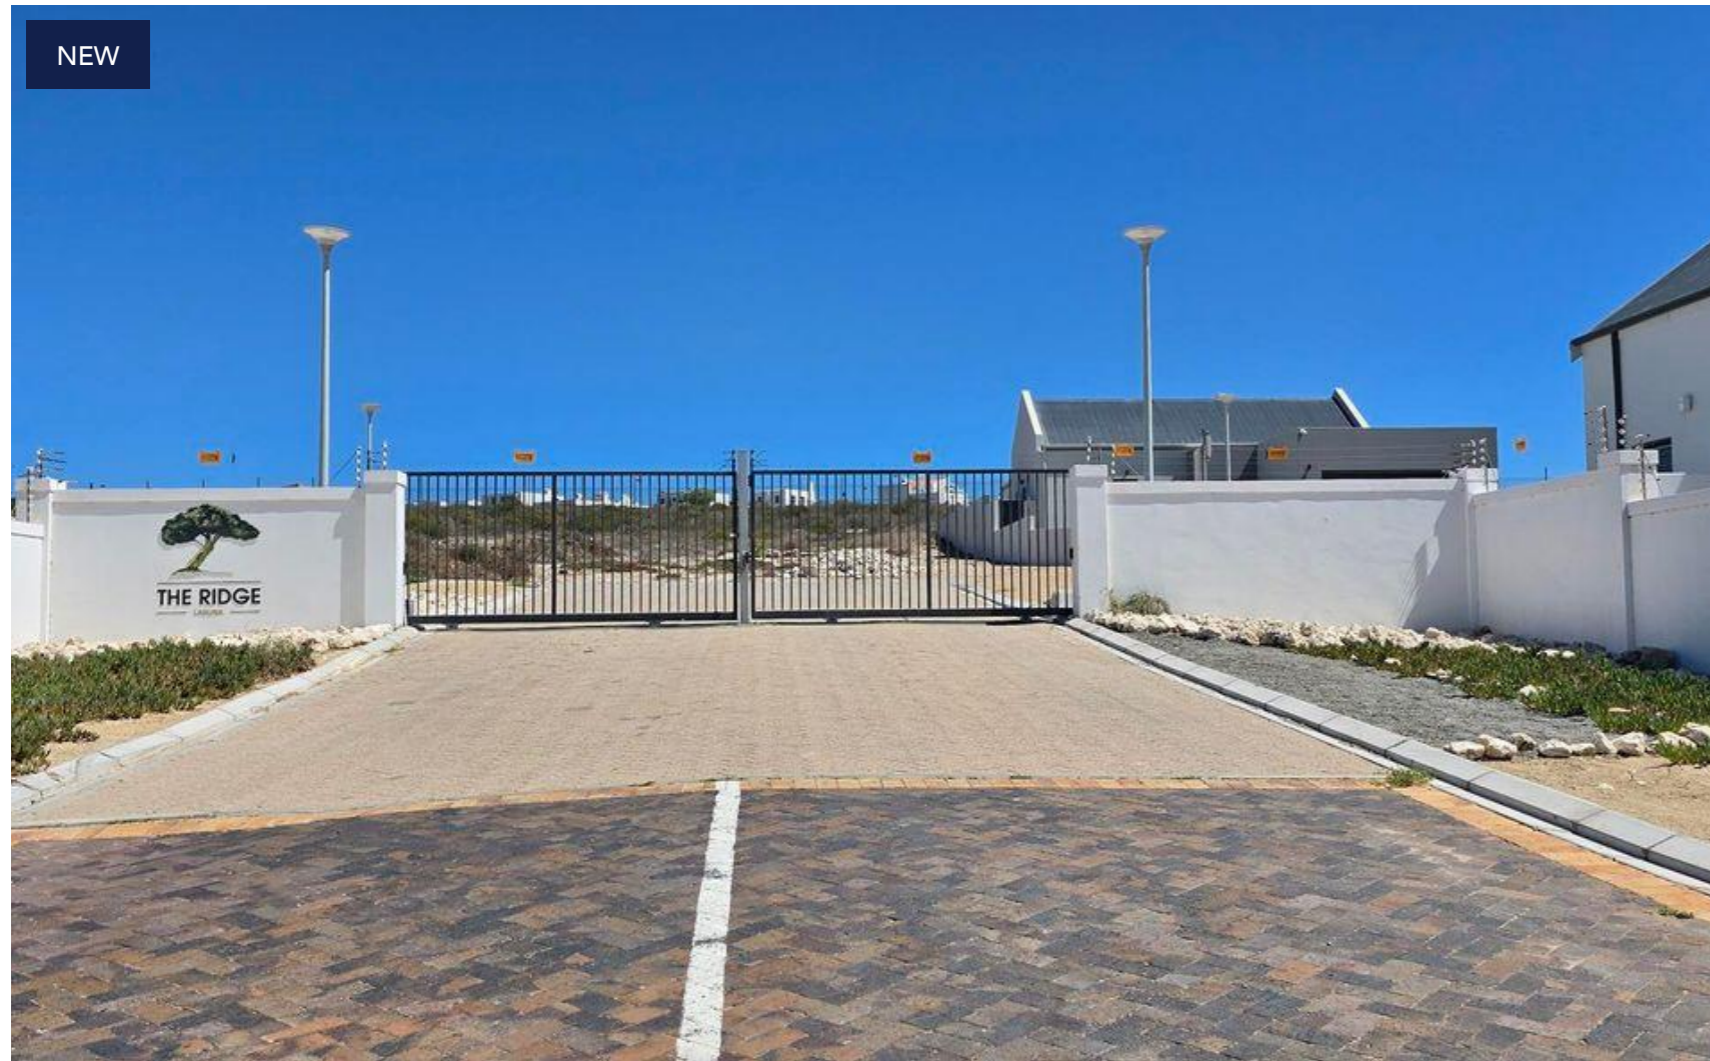

# Expertise Built Through Generations of Trust

429m<sup>2</sup> Vacant Land For Sale in Laguna

**R985,000**

NEW

## **\*\*EXCLUSIVE SOLE MANDATE\*\***

Welcome to Laguna Ridge, an exclusive community of just 43 erven, offering tranquil living in a close-knit environment.

The stand is a canvas for your dream home. This small Estate is ideal for family living. Close to Curro private school, Laguna Mall and other amenities.

A gated Estate worth building a home for your family. For more info, give us a call.

Monthly levy is only R550 pm.

#HomelsOurStory

**Rates** R319

**Pets** Yes

**Land Size** 429m<sup>2</sup>

**Levies** R550

**Tracey-lee**