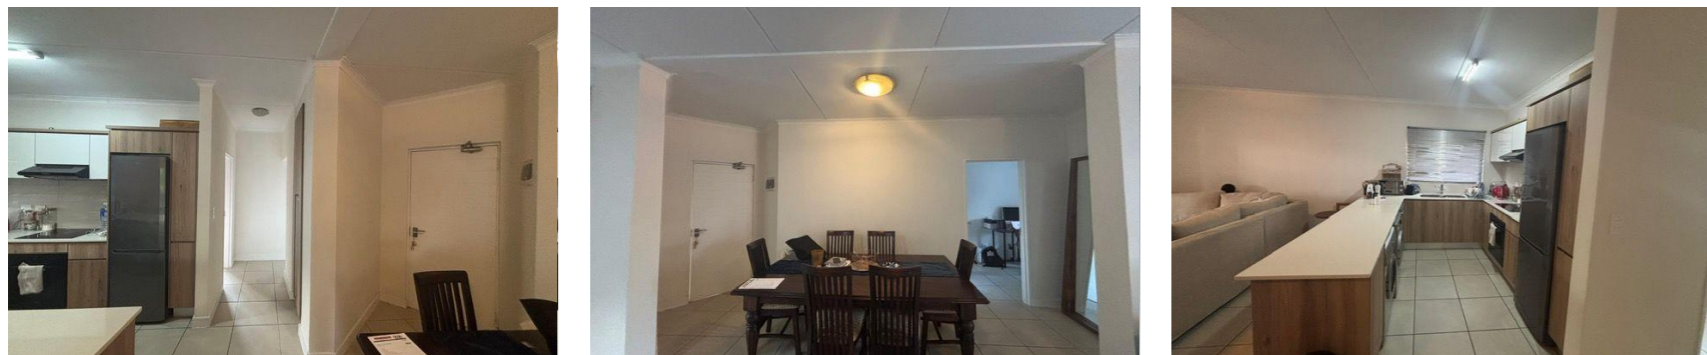

Expertise Built Through Generations of Trust

2 Bedroom Sectional Title Rented in Linbro Park

R11,500 pm

RENTED

Luxury 2 bedroom overlooking the greenbelts in Security Estate.

Beautiful. Spacious. Scenic views.

Open plan living area onto expansive balcony overlooking the greenbelts.

Modern kitchen with Caesar stone surfaces and appliances including washing machine, tumble dryer, fridge and dish washer.

2 bedrooms, 2 bathrooms.

2 carports.

Lounges 1

Pool Yes

Floor Size 103m²

Pets Yes

**Marc
Fauciglietti**

083 948 7100

011 409 5900