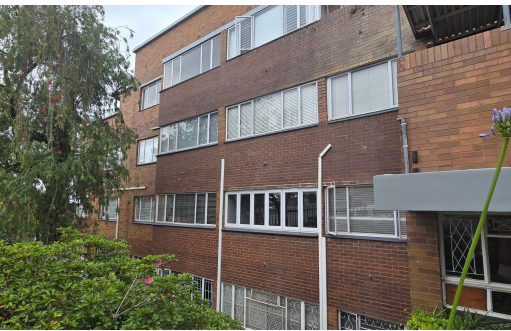

-  2
-  1
-  1

R1,350,000

Apartment For Sale in Windermere

FLOOR SIZE	124m ²	GARAGES	1
LAND SIZE	1,646m ²	PARKINGS	1
BEDROOMS	2	FLATLETS	-
BATHROOMS	1	DOMESTIC ACCOM.	-
KITCHENS	1		
LOUNGES	1		
DINING ROOMS	-		
STUDIES	-		