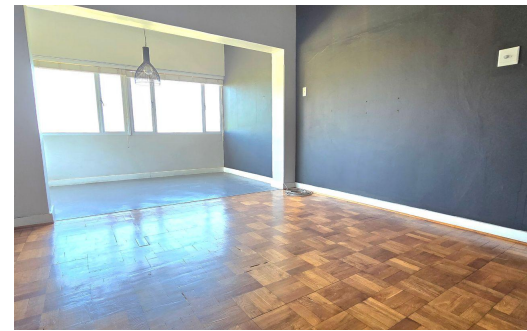

-  2
-  1
-  1

R1,350,000

Apartment For Sale in Windermere

FLOOR SIZE	124m ²	GARAGES	1
LAND SIZE	1,646m ²	PARKINGS	1
BEDROOMS	2	FLATLETS	-
BATHROOMS	1	DOMESTIC ACCOM.	-
KITCHENS	1		
LOUNGES	1		
DINING ROOMS	-		
STUDIES	-		