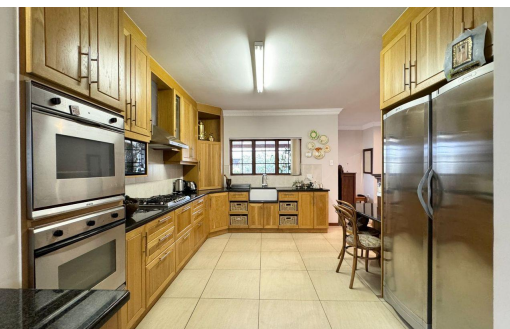

 3
 2
 2

R2,895,000

House For Sale in Berry Hill

FLOOR SIZE	238m ²	GARAGES	2
BEDROOMS	3	PARKINGS	2
BATHROOMS	2	FLATLETS	-
KITCHENS	1	DOMESTIC ACCOM.	-
LOUNGES	1	POOL	Yes
DINING ROOMS	1	PETS ALLOWED	Yes
STUDIES	-		