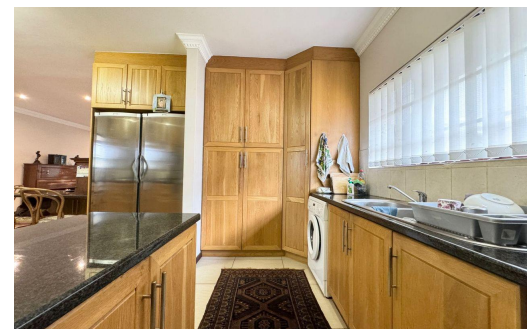

 3
 2
 2

R2,895,000

House For Sale in Berry Hill

FLOOR SIZE	238m ²	GARAGES	2
BEDROOMS	3	PARKINGS	2
BATHROOMS	2	FLATLETS	-
KITCHENS	1	DOMESTIC ACCOM.	-
LOUNGES	1	POOL	Yes
DINING ROOMS	1	PETS ALLOWED	Yes
STUDIES	-		