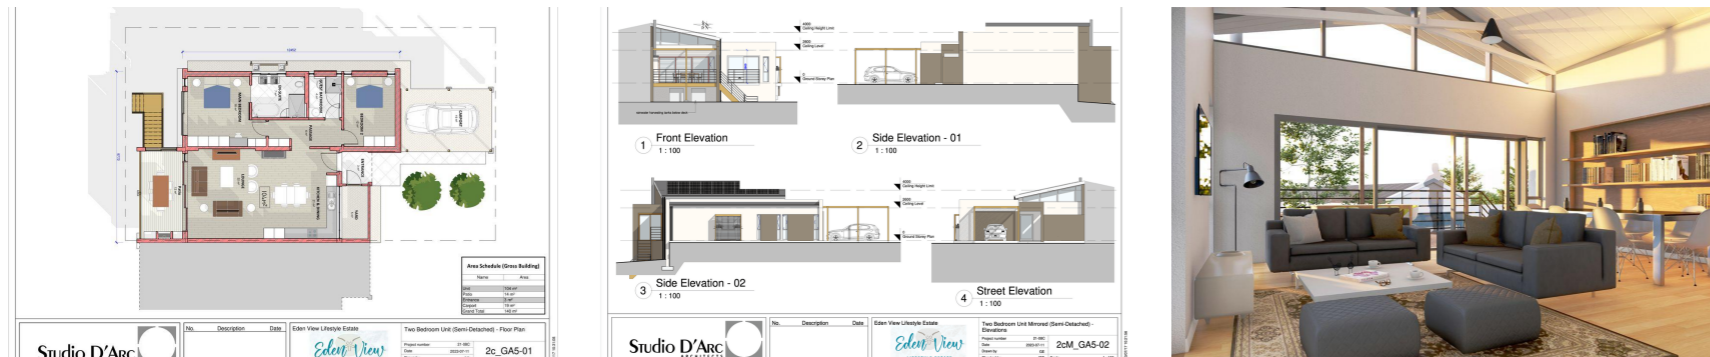

Lounges 1

Pool Yes

Floor Size 149m<sup>2</sup>

Pets Yes

Land Size 236m<sup>2</sup>

Levies R2,500

**Piet**

**Maree**