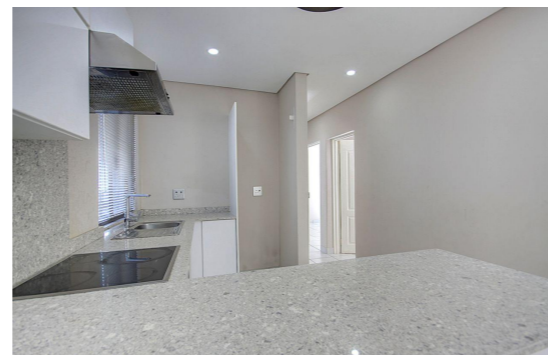

2 Bedroom Apartment For Sale in Risidale

R1,050,000

Various Modern 2 Bedroom 1 Bathroom Apartments For Sale

36; The Risidale; 196, Beyers Naude Drive, Risidale; Randburg

These inviting two-bedroom apartments offer a convenient and comfortable lifestyle within the Risidale suburb.

Residents enjoy peace of mind and comfort with 24-hour security, under-cover parking and well-maintained facilities, i.e. the swimming pool and clubhouse.

Various apartments are available; with options of either a ground floor unit with an enclosed garden, or an upstairs apartment featuring a balcony.