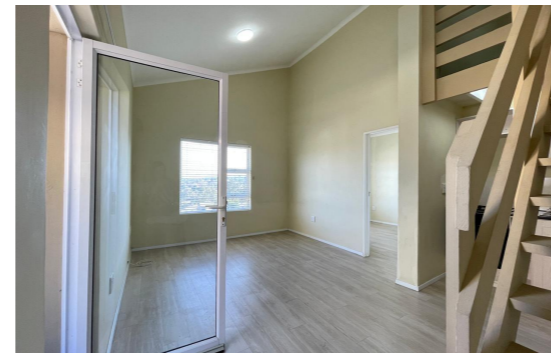

1 Bedroom Apartment For Sale in Chase Valley

R600,000

NO TRANSFER DUTY