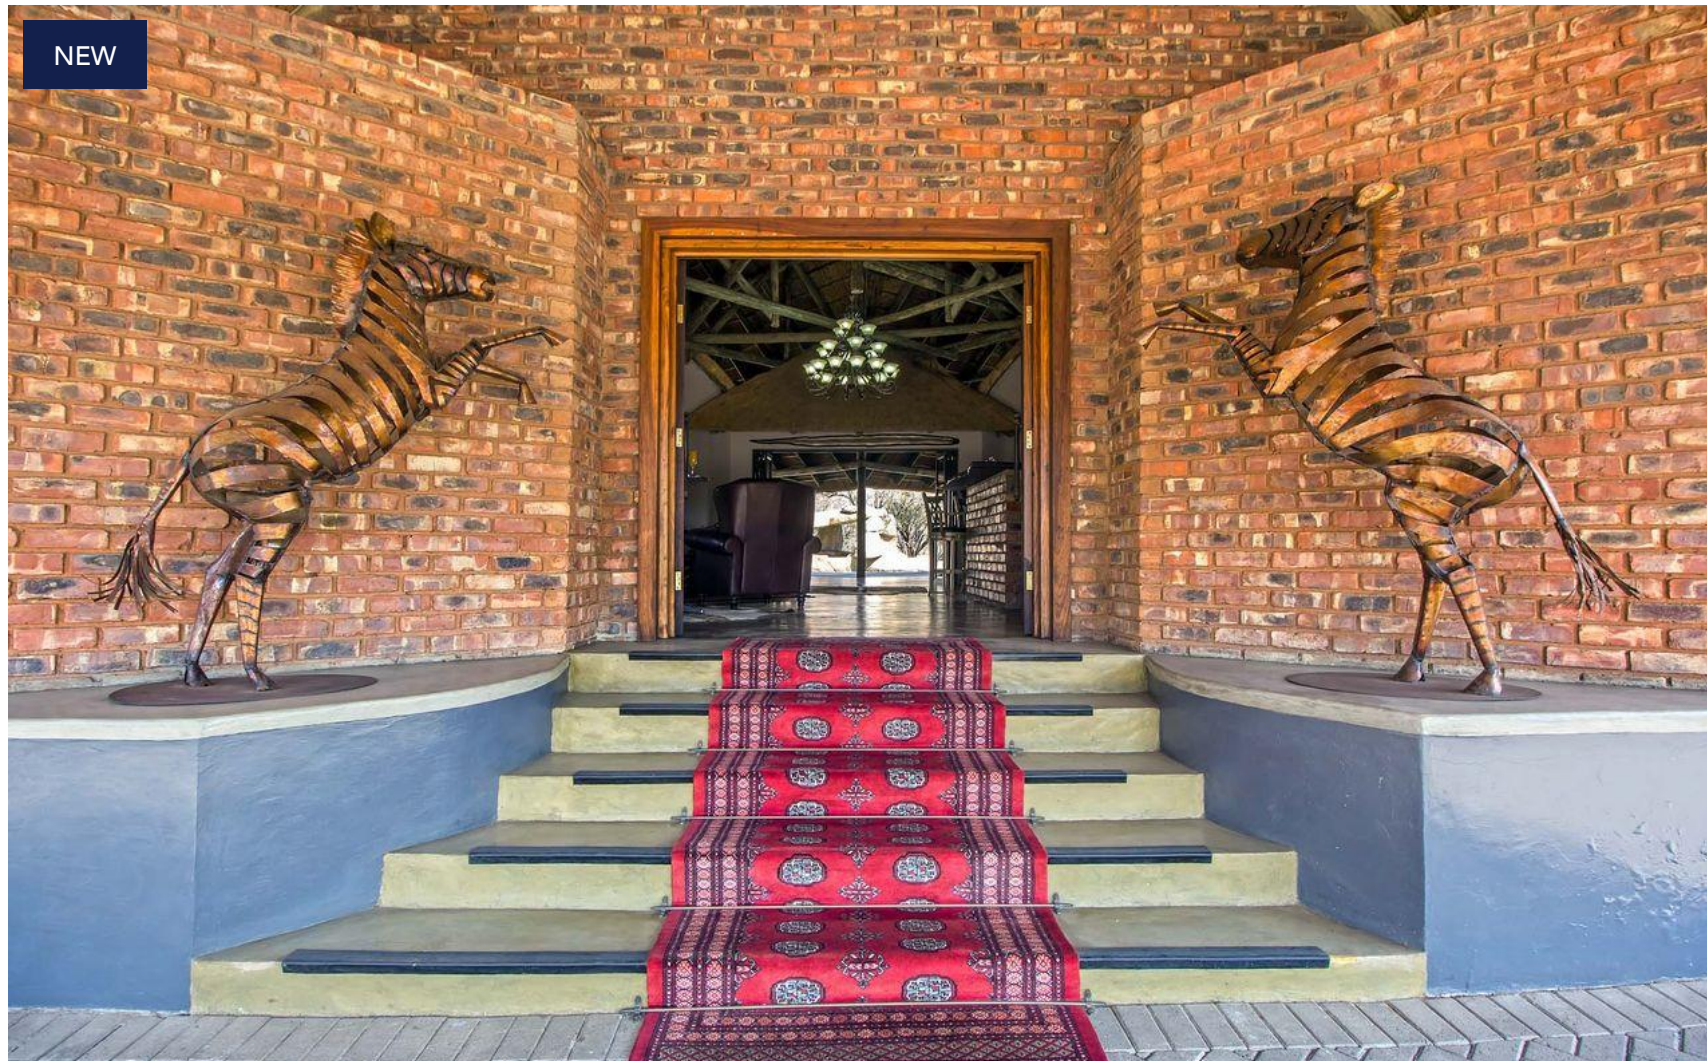

Expertise Built Through Generations of Trust

40.80Ha Farm For Sale in Bethanie

R9,341,966

NEW

40.80Ha Farm For Sale in Bethanie

- Size of Farm 40.8 ha
- Going Business concern (Private Game Lodge) with International Client base. Registered business concern.
- Upmarket Private Game Lodge situated 20km outside of Brits, Northwest - Malaria Free
- Lodge with 4 Big Rooms looking out over the Pool deck & animals grazing.
- Pristine Bushveld with close up interaction with the Game; includes Giraffe, Zebra, Nyallas, Impalas, Blesbuck, Sables, Gold Wildebeest, Warthogs, Gemsbuck etc.
- Swimming pool with waterfall & Jacuzzi
- Tasteful decor compliments the African design and is sold along with the farm, includes persian carpets and all Paintings valued at approximately R250 000 in total
- Game drive vehicle included as well as a Game Trailer to load animals at Auctions.
- Electric Fence in good working order