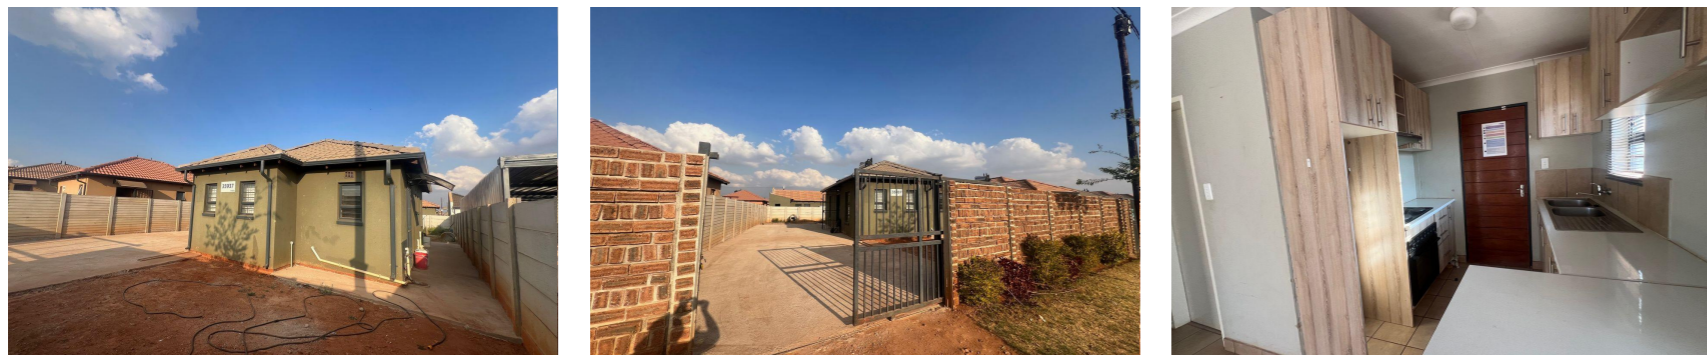

2 Bedroom House For Sale in Protea Glen

R880,000

NEW

## Modern Family Home

59, Diamond Crescent, Protea Glen; Soweto

This modern family home consists of two bedrooms with built-in cupboards, bathroom, open plan lounge and fitted kitchen. It is burglar bars and is fully walled.

Close to Protea Glen Secondary School, and Glen Ridge Primary School.

Call now for an exclusive viewing!

Lounges 1

Land Size 305m<sup>2</sup>

**Phindi  
Mphahlele**

083 567 5604

011 987 1426

phindi.mphahlele@seeff.com