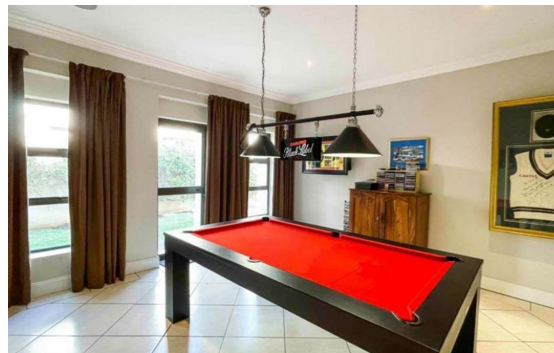

Riana

Benade

083 748 4219

012 667 2167

riana.benade@seeff.com