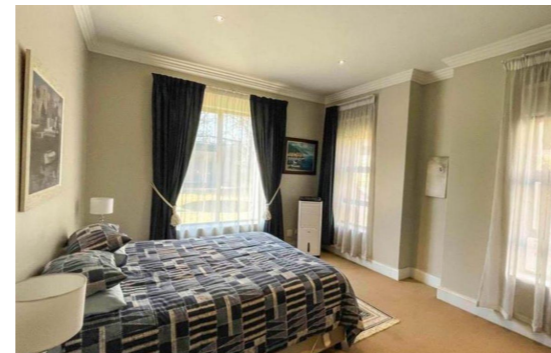

Riana

Benade

083 748 4219

012 667 2167

riana.benade@seeff.com