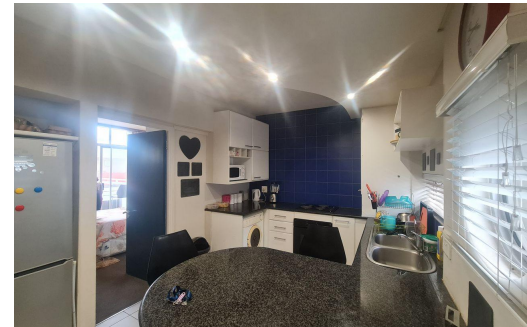

 2

 1

 -

R5,600 pm

Apartment To Let in Hatfield

FLOOR SIZE	57m ²	GARAGES	-
BEDROOMS	2	PARKINGS	1
BATHROOMS	1	FLATLETS	-
KITCHENS	1	DOMESTIC ACCOM.	-
LOUNGES	-		
DINING ROOMS	-		
STUDIES	-		

Michelle Pieterse
064 267 0164
michelle.pieterse@seeff.com