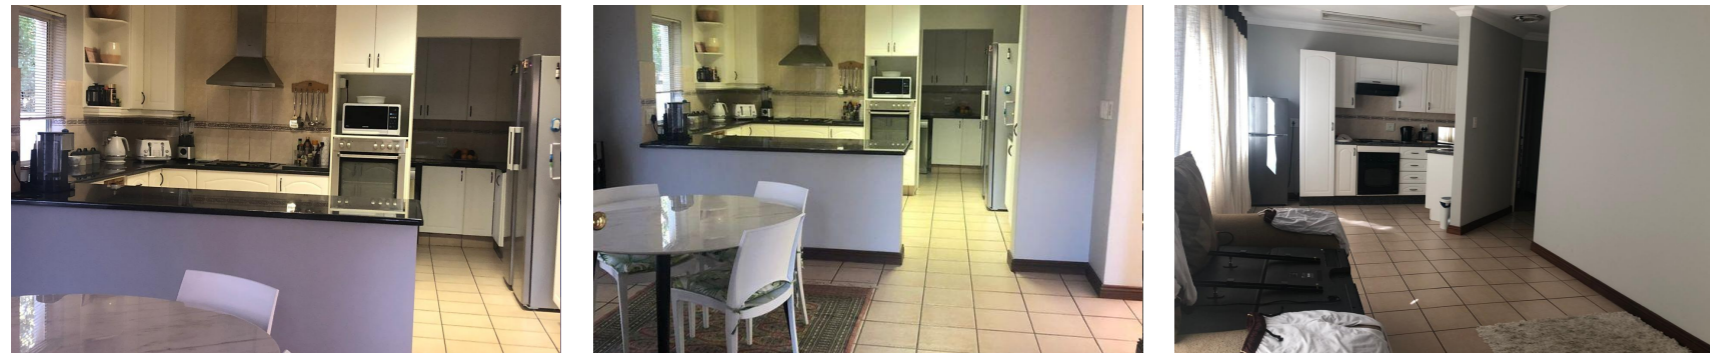

**Tracy
Keyter**

081 498 3872

012 667 2167

tracyk@seeff.com