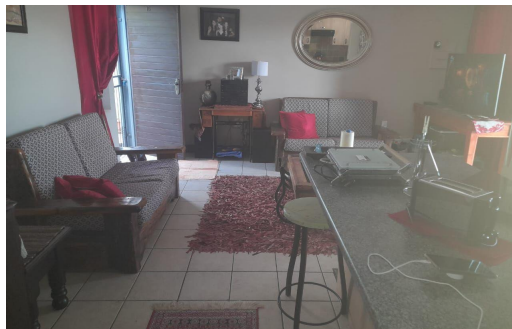

 3
 2
 -

R570,000

Apartment For Sale in Suiderberg

FLOOR SIZE	78m ²	GARAGES	-
BEDROOMS	3	PARKINGS	1
BATHROOMS	2	FLATLETS	-
KITCHENS	1	DOMESTIC ACCOM.	-
LOUNGES	1	PETS ALLOWED	Yes
DINING ROOMS	-		
STUDIES	-		