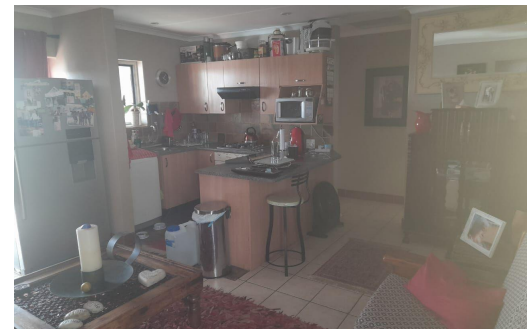

 3
 2
 -

R570,000

Apartment For Sale in Suiderberg

FLOOR SIZE	78m ²	GARAGES	-
BEDROOMS	3	PARKINGS	1
BATHROOMS	2	FLATLETS	-
KITCHENS	1	DOMESTIC ACCOM.	-
LOUNGES	1	PETS ALLOWED	Yes
DINING ROOMS	-		
STUDIES	-		