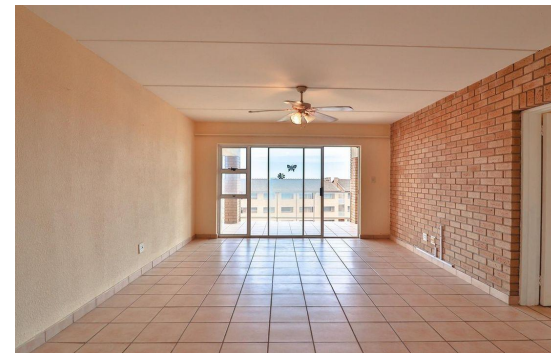

4 Bedroom Apartment For Sale in Winklespruit

R1,450,000

UNDER OFFER

Lovley 4 bedroom apartment with seaviews for sale!

This unit is a must SEA!
4-Bedroom, 2-Bathroom, Open Plan Lounge, Dining and Kitchen with ample cupboard space, Lock-up Garage and Parking. This unit has a large veranda with 180 degree sea views, perfect for holidays which can be a great investment as a holiday letting income generator or have it as a perfect family home!

Call today to view this GEM!

Lounges 1

Pool Yes

Floor Size 148m²

Rates R800

Land Size 1,230m²

Levies R1,850

Nelly