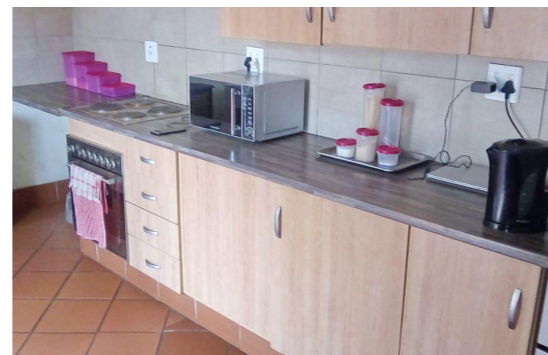

Phillimon

Mokome

082 745 0193

012 452 2500

phillimon.mokome@seeff.com