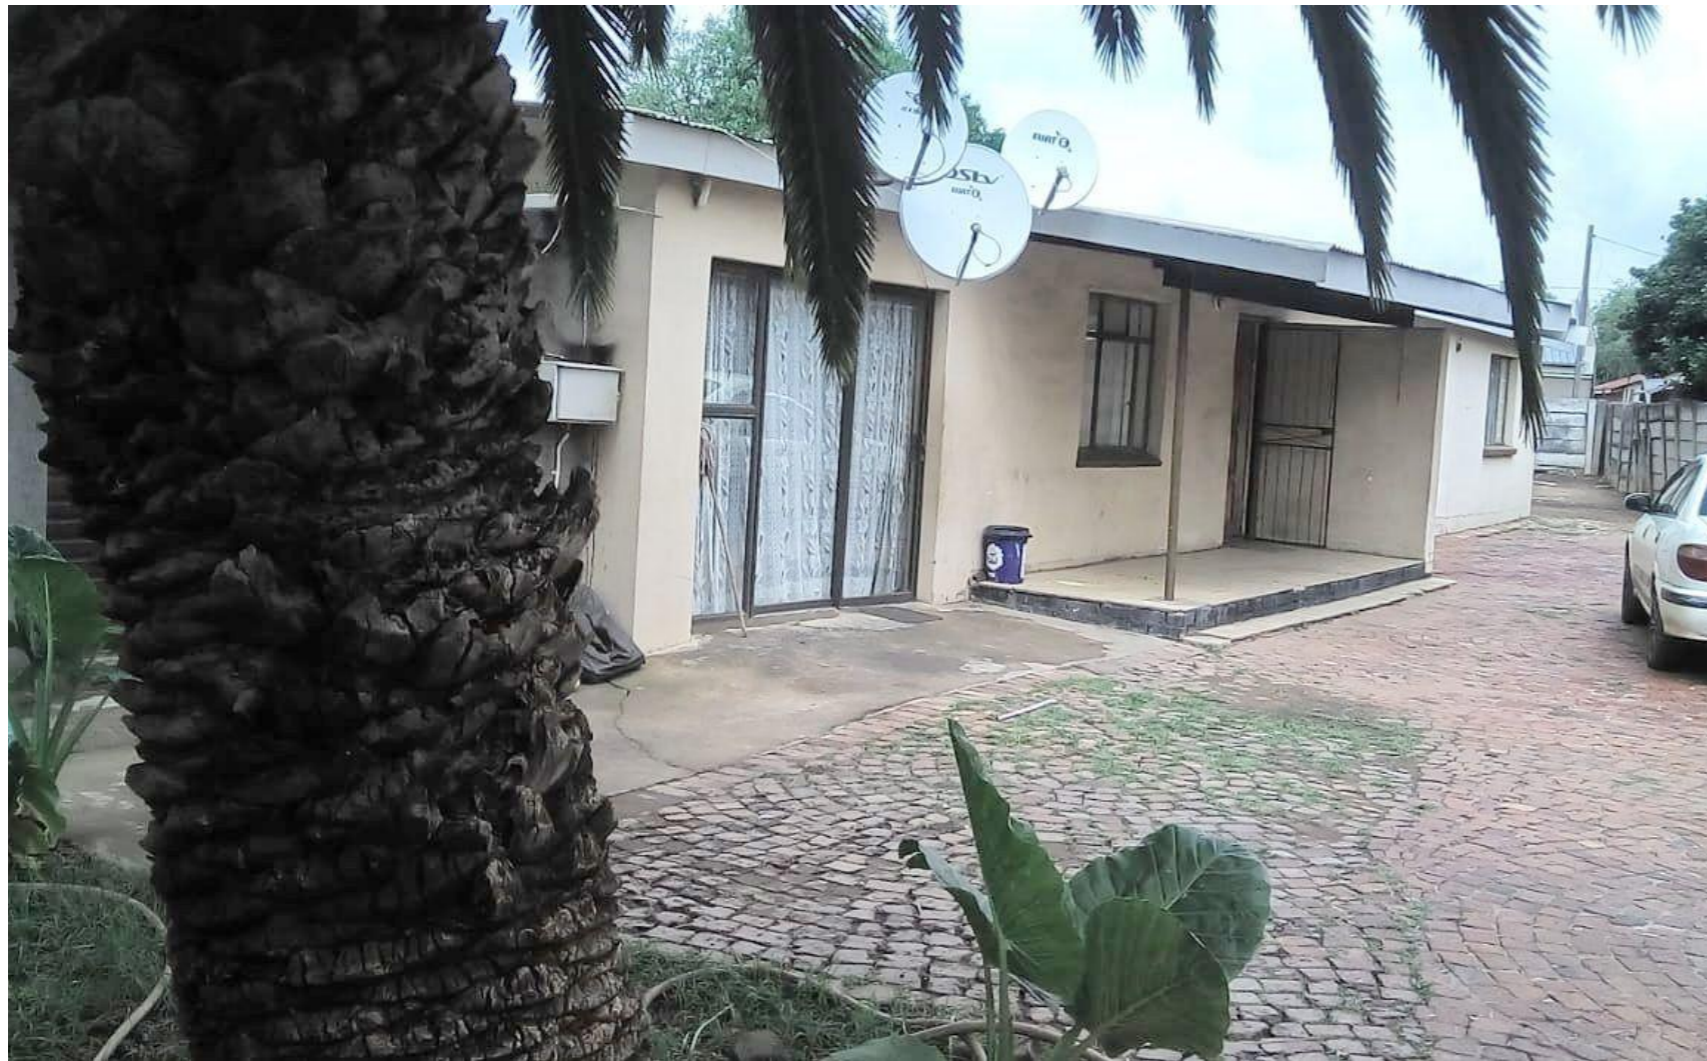

3 Bedroom House For Sale in Jan Niemand Park

**R999,000**

### 3 Bedroom House For Sale in Jan Niemand Park

This property offers you 3 bedrooms, two bathrooms and an open plan living area, kitchen and single garage. This house is located at a busy road of Jan Coetzee Street and Kilner Park Clinic with easy access to N1 and located near the industrial area of Silverdale in Pretoria East.