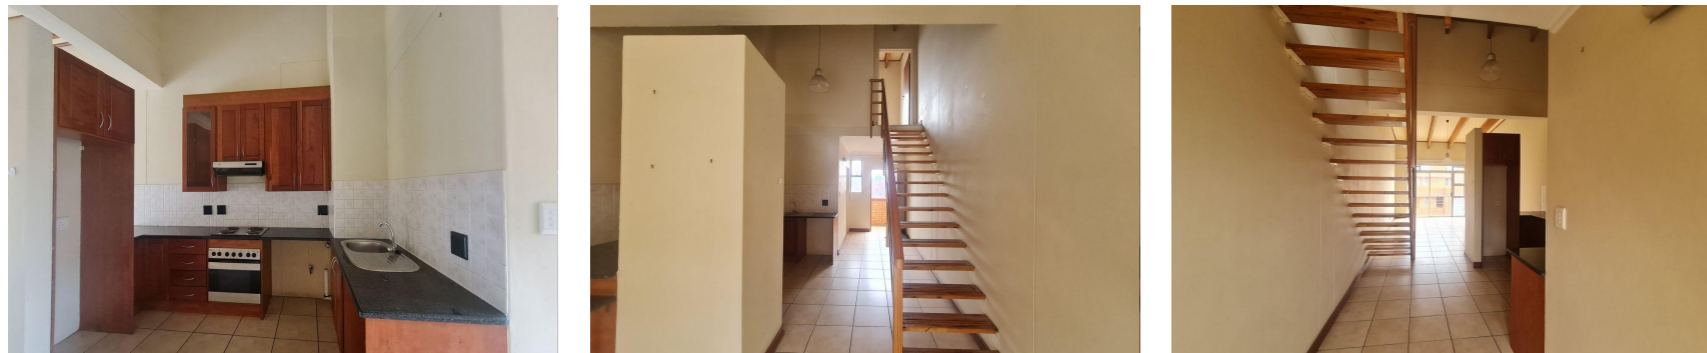

1 Bedroom Flat To Let in Sunnyside

R6,700 pm

An Exquisite One bedroom Property In A Secured Complex in Hatfield

This beautiful one bedroom is a top floor unit and comes with a great view and is situated in a secured complex. The unit comes with a large open plan living area, modern kitchen and a separate loft bedroom on the second floor. An undercover carport is allocated to the unit. This complex has 24 hour security personnel. It is also located in close proximity to the University of Pretoria and is also across the Hatfield Gautrain Station. LC De Villiers (Tuks sport grounds) and the Hatfield shopping Plaza as well as the Brooklyn police station is also conveniently close to the unit. Call for a viewing!

Lounges 1

Land Size m²

**Michelle
Pieterse**

064 267 0164

012 452 2500

michelle.pieterse@seeff.com