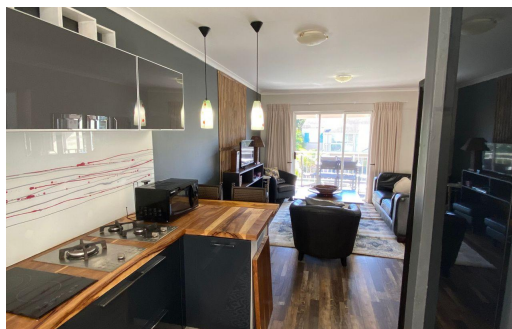

 2

 2

 -

From R3,752 Per Night

Apartment Holiday Letting in Port St Francis

BEDROOMS	2
LINEN PROVIDED	Yes
BATHROOMS	2
DINING ROOMS	-
CEILING FANS	No
FRIDGE/FREEZER	Yes
OVEN	Yes
TUMBLE DRYER	No
CROCKERY/CUTLERY	Yes
BRAAI	Built-In
JACUZZI	No
OPEN PARKING	1