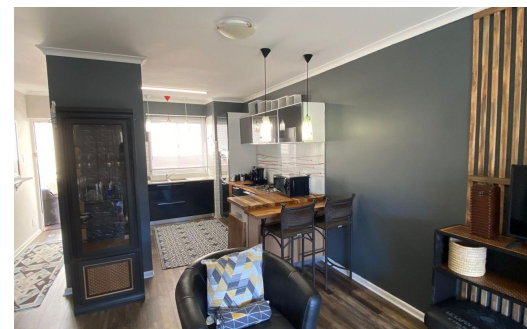

From R3,752 Per Night

Apartment Holiday Letting in Port St Francis

BEDROOMS	2
LINEN PROVIDED	Yes
BATHROOMS	2
DINING ROOMS	-
CEILING FANS	No
FRIDGE/FREEZER	Yes
OVEN	Yes
TUMBLE DRYER	No
CROCKERY/CUTLERY	Yes
BRAAI	Built-In
JACUZZI	No
OPEN PARKING	1

SLEEPS	4
TOWELS PROVIDED	Yes
LOUNGES	1
AIRCON	No
DSTV	Maybe
MICROWAVE	Yes
WASHING MACHINE	Yes
DISHWASHER	No
GARDEN	Communal
POOL	Communal
COVERED PARKING	-

HIGH SEASON	R3,752 p.n
MID SEASON	R3,752 p.n
LOW SEASON	R3,752 p.n
OUT SEASON	R3,752 p.n

Cleaning Services On Request
Notes Holiday rental

Megan Parker
082 729 7011
megan.parker@seeff.com