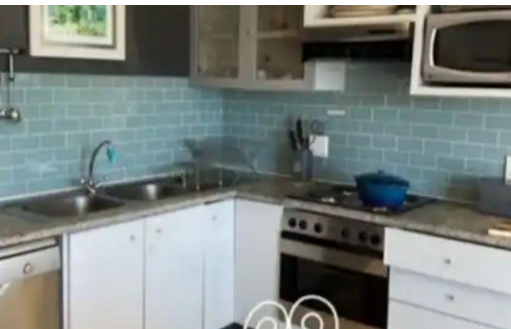

 2
 2
 -

From R2,345 Per Night

Apartment Holiday Letting in St Francis Bay Village

BEDROOMS	2	SLEEPS	4
LINEN PROVIDED	Yes	TOWELS PROVIDED	Yes
BATHROOMS	2	LOUNGES	1
DINING ROOMS	1	AIRCON	No
CEILING FANS	No	DSTV	Yes
FRIDGE/FREEZER	Yes	MICROWAVE	Yes
OVEN	Yes	WASHING MACHINE	Yes
TUMBLE DRYER	No	DISHWASHER	Yes
CROCKERY/CUTLERY	Yes	GARDEN	Communal
BRAAI	Portable	POOL	Communal
JACUZZI	No	COVERED PARKING	-
OPEN PARKING	-		