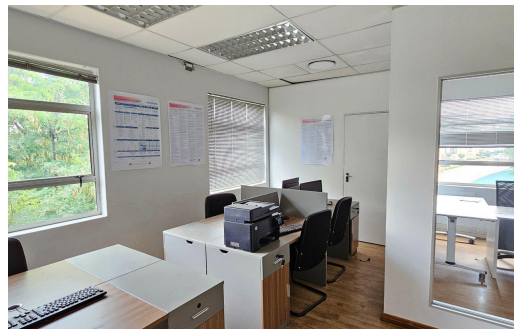

4

6

R25,000 pm

175m² Office To Let in Highveld

FLOOR SIZE	175m ²	OPEN PARKINGS	4
TITLE	Sectional Title	COVERED PARKINGS	6
ZONING	Commercial		
AIR CONDITIONING	Yes		

Tiaan Pretorius
072 636 7513
tiaan.pretorius@seeff.com