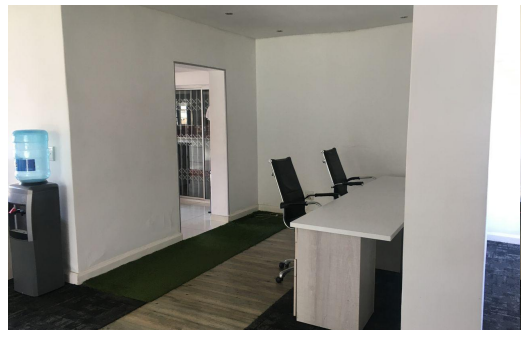

13

-

R30,000 pm

281m² Office To Let in Eastgate

LAND SIZE	1,500m ²	OPEN PARKINGS	13
FLOOR SIZE	281m ²		
TITLE	Freehold		
ZONING	Commercial		
SECURITY	Yes		
AIR CONDITIONING	Yes		

Steven Forster
 073 069 3979
 steven.forster@seeff.com