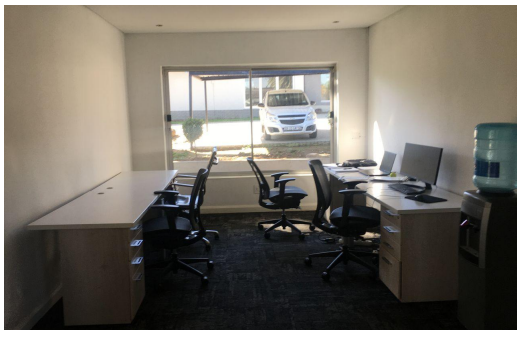

13

-

R30,000 pm

281m² Office To Let in Eastgate

LAND SIZE	1,500m ²	OPEN PARKINGS	13
FLOOR SIZE	281m ²		
TITLE	Freehold		
ZONING	Commercial		
SECURITY	Yes		
AIR CONDITIONING	Yes		

Steven Forster
 073 069 3979
 steven.forster@seeff.com