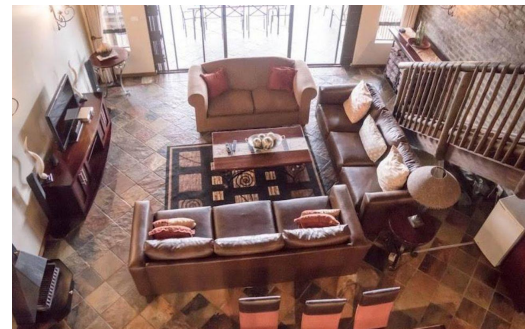

4
 4
 -

R330,000

House For Sale in Zebula Golf Estate

FLOOR SIZE 220m²
BEDROOMS 4
BATHROOMS 4
KITCHENS 1
LOUNGES 2
DINING ROOMS 1
FURNISHED Yes

PARKINGS 2
POOL Yes

LEVY R3,100 pm

Una Louw-Van Der Merwe
 082 879 5090
 listed@listedprop.co.za