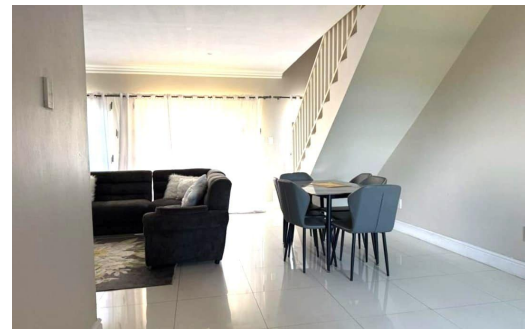

3

2

1

R16,500 pm

Gated Estate To Let in Broadlands

FLOOR SIZE 149m²
BEDROOMS 3
BATHROOMS 2
KITCHENS 1
LOUNGES 1
DINING ROOMS 1

GARAGES 1
PARKINGS 1
POOL Yes

Raj Maharaj
 061 431 1771