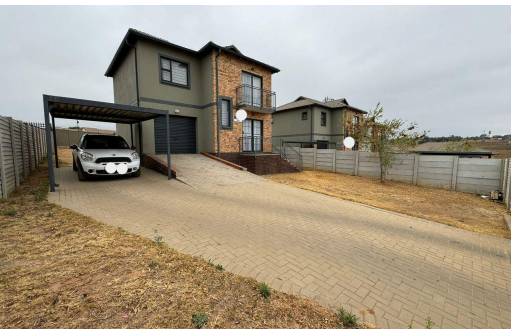

 2
 2
 1

R12,000 pm

Freehold To Let in Mindalore

LAND SIZE	521m ²	GARAGES	1
BEDROOMS	2	PARKINGS	2
BATHROOMS	2	FLATLETS	-
KITCHENS	1	DOMESTIC ACCOM.	-
LOUNGES	-		
DINING ROOMS	1		
STUDIES	-		

Kea Mahlangu
067 798 3948