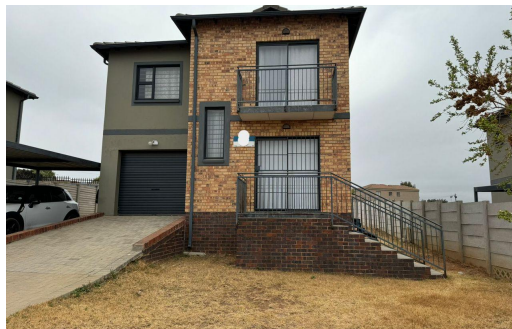

 2
 2
 1

R12,000 pm

Freehold To Let in Mindalore

LAND SIZE	521m ²	GARAGES	1
BEDROOMS	2	PARKINGS	2
BATHROOMS	2	FLATLETS	-
KITCHENS	1	DOMESTIC ACCOM.	-
LOUNGES	-		
DINING ROOMS	1		
STUDIES	-		

Kea Mahlangu
067 798 3948