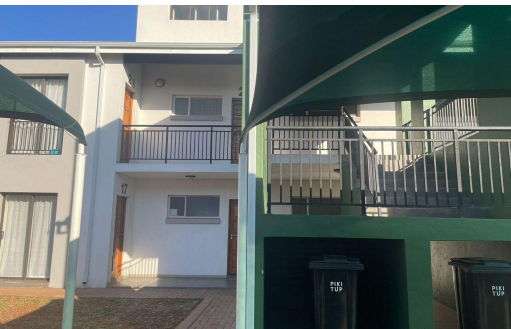

2
1
-

R680,000

Apartment For Sale in Protea Glen

FLOOR SIZE	47m ²	GARAGES	-
BEDROOMS	2	PARKINGS	1
BATHROOMS	1	FLATLETS	-
KITCHENS	1	DOMESTIC ACCOM.	-
LOUNGES	1		
DINING ROOMS	-		
STUDIES	-		

RATES R620 pm (Estimated)
LEVY R610 pm