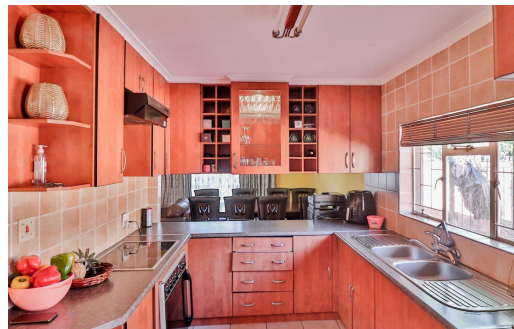

R13,000 pm

House To Let in Theresapark

LAND SIZE	874m²	GARAGES	-
BEDROOMS	2	CARPORTS	-
BATHROOMS	2	FLATLETS	1
KITCHENS	1	DOMESTIC ACCOM.	1
LOUNGES	1	PETS ALLOWED	Yes
DINING ROOMS	1		
STUDIES	-		

Kelebogile Nthite
0815942449

kelebogile@thokaproperties.co.za