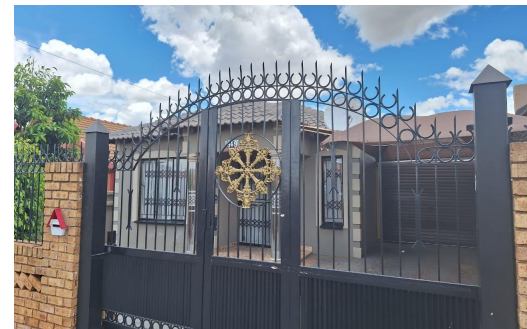

 3

 2

 -

R5,800 pm

Freestanding To Let in Soshanguve East

LAND SIZE	273m ²	GARAGES	-
BEDROOMS	3	PARKINGS	4
BATHROOMS	2	FLATLETS	-
KITCHENS	1	DOMESTIC ACCOM.	-
LOUNGES	1	PETS ALLOWED	Yes
DINING ROOMS	1		
STUDIES	-		