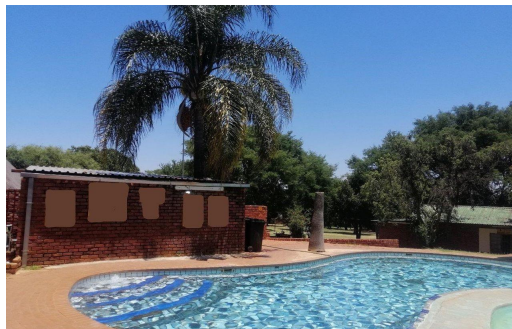

 35

 13

 -

R11,150,000

Farm For Sale in Hartbeespoort Rural

FLOOR SIZE	-	GARAGES	-
LAND SIZE	21m ²	CARPORTS	-
BEDROOMS	35	FLATLETS	-
BATHROOMS	13	DOMESTIC ACCOM.	-
KITCHENS	1	POOL	Yes
LOUNGES	-		
DINING ROOMS	-		
STUDIES	-		