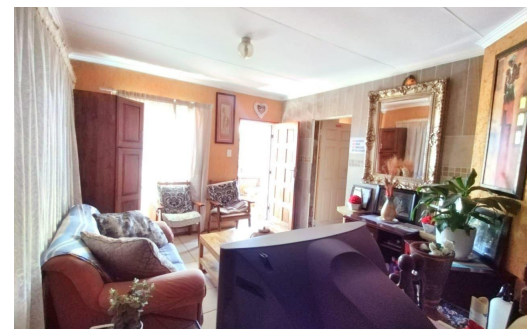

From R450 Per Night

House Holiday Letting in Atteridgeville

BEDROOMS	3	SLEEPS	6
LINEN PROVIDED	No	TOWELS PROVIDED	No
BATHROOMS	1	LOUNGES	1
DINING ROOMS	1	AIRCON	No
CEILING FANS	No	DSTV	Maybe
FRIDGE/FREEZER	Yes	MICROWAVE	Yes
OVEN	Yes	WASHING MACHINE	Yes
TUMBLE DRYER	No	DISHWASHER	No
CROCKERY/CUTLERY	No	GARDEN	Communal
BRAAI	Communal	POOL	None
JACUZZI	No	COVERED PARKING	-

HIGH SEASON	R450 p.n
MID SEASON	R450 p.n
LOW SEASON	R450 p.n
OUT SEASON	R450 p.n

Cleaning Services On Request

Notes

The guest house is situated in Pretoria, Atteridgeville East, Kalafong Heights, next to Attllyn Mall, just behind Kalafong Hospital. Services: All meals are served on request. Room Rates: Standard Rooms: R450.00 VIP

Kea Mahlangu

067 798 3948

rentals@thokaproperties.co.za