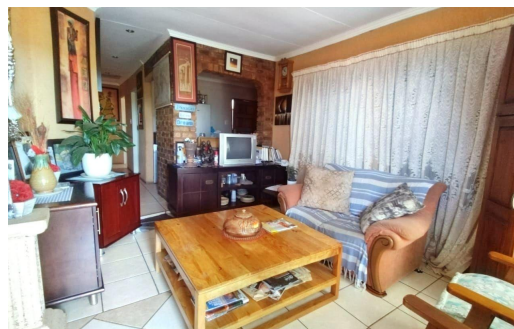

From R450 Per Night

House Holiday Letting in Atteridgeville

BEDROOMS	3	SLEEPS	6
LINEN PROVIDED	No	TOWELS PROVIDED	No
BATHROOMS	1	LOUNGES	1
DINING ROOMS	1	AIRCON	No
CEILING FANS	No	DSTV	Maybe
FRIDGE/FREEZER	Yes	MICROWAVE	Yes
OVEN	Yes	WASHING MACHINE	Yes
TUMBLE DRYER	No	DISHWASHER	No
CROCKERY/CUTLERY	No	GARDEN	Communal
BRAAI	Communal	POOL	None
JACUZZI	No	COVERED PARKING	-

HIGH SEASON	R450 p.n
MID SEASON	R450 p.n
LOW SEASON	R450 p.n
OUT SEASON	R450 p.n

Cleaning Services On Request

Notes

The guest house is situated in Pretoria, Atteridgeville East, Kalafong Heights, next to Attllyn Mall, just behind Kalafong Hospital. Services: All meals are served on request. Room Rates: Standard Rooms: R450.00 VIP

Kea Mahlangu

067 798 3948

rentals@thokaproperties.co.za