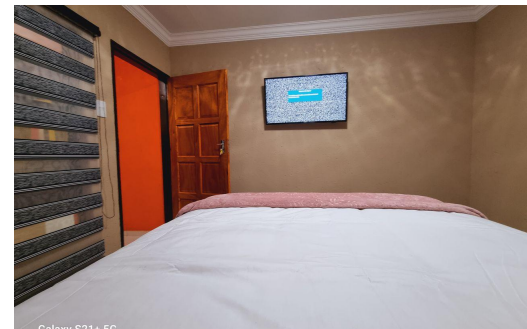

1
1
-

POA

Simplex Holiday Letting in Tweefontein A

BEDROOMS	1	SLEEPS	2
LINEN PROVIDED	Yes	TOWELS PROVIDED	Yes
BATHROOMS	1	LOUNGES	-
DINING ROOMS	-	AIRCON	No
CEILING FANS	No	DSTV	Maybe
FRIDGE/FREEZER	No	MICROWAVE	No
OVEN	No	WASHING MACHINE	No
TUMBLE DRYER	No	DISHWASHER	No
CROCKERY/CUTLERY	No	GARDEN	Communal
BRAAI	Communal	POOL	None
JACUZZI	No	COVERED PARKING	1

HIGH SEASON	R540 p.n
MID SEASON	R540 p.n
LOW SEASON	R540 p.n
OUT SEASON	R540 p.n

Cleaning Services On Request

Notes Dinangwe Guesthouse Establishment Notes: Check-in: 14:00 PM Check-out: 11:00 AM Rates: Nap (3 hours): R250 After Party (From 2:00 AM until 11:00 AM): R350 Overnight Stay: R540 Day Rest: R540 For a sleepover after an after