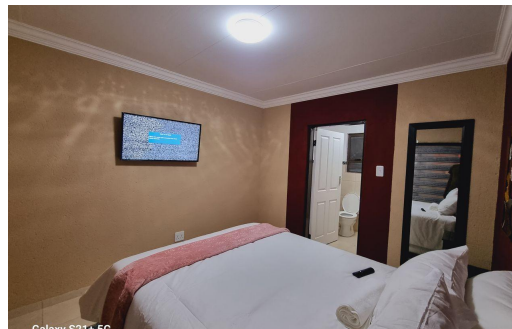

1
1
-

POA

Simplex Holiday Letting in Tweefontein A

BEDROOMS	1	SLEEPS	2
LINEN PROVIDED	Yes	TOWELS PROVIDED	Yes
BATHROOMS	1	LOUNGES	-
DINING ROOMS	-	AIRCON	No
CEILING FANS	No	DSTV	Maybe
FRIDGE/FREEZER	No	MICROWAVE	No
OVEN	No	WASHING MACHINE	No
TUMBLE DRYER	No	DISHWASHER	No
CROCKERY/CUTLERY	No	GARDEN	Communal
BRAAI	Communal	POOL	None
JACUZZI	No	COVERED PARKING	1

HIGH SEASON	R540 p.n
MID SEASON	R540 p.n
LOW SEASON	R540 p.n
OUT SEASON	R540 p.n

Cleaning Services On Request

Notes Dinangwe Guesthouse Establishment Notes: Check-in: 14:00 PM Check-out: 11:00 AM Rates: Nap (3 hours): R250 After Party (From 2:00 AM until 11:00 AM): R350 Overnight Stay: R540 Day Rest: R540 For a sleepover after an after