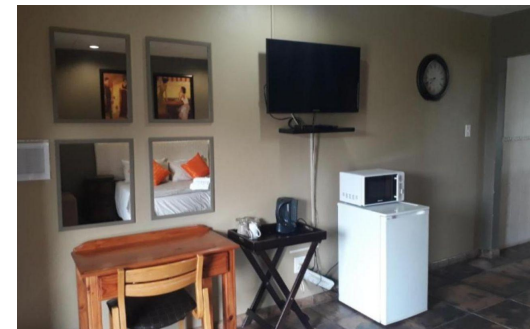

From R780 Per Night

Chalet Holiday Letting in Grootvlei

BEDROOMS	1	SLEEPS	2
LINEN PROVIDED	Yes	TOWELS PROVIDED	Yes
BATHROOMS	1	LOUNGES	1
DINING ROOMS	-	AIRCON	No
CEILING FANS	Yes	DSTV	Maybe
FRIDGE/FREEZER	No	MICROWAVE	No
OVEN	No	WASHING MACHINE	No
TUMBLE DRYER	No	DISHWASHER	No
CROCKERY/CUTLERY	No	GARDEN	Communal
BRAAI	Communal	POOL	Communal
JACUZZI	No	COVERED PARKING	1
OPEN PARKING	1		

HIGH SEASON	R780 p.n
MID SEASON	R780 p.n
LOW SEASON	R780 p.n
OUT SEASON	R780 p.n

Cleaning Services Monday - Saturday

Notes Imagine waking up to a nice breakfast at Pepe Piatto Lodge, maybe taking a dip in the outdoor pool, and then heading out for a round of golf at Heidelberg Golf Club. Plus, with O.R. Tambo International Airport not too

Elenza Thoka
081 770 5313
elenza@thokaproperties.co.za