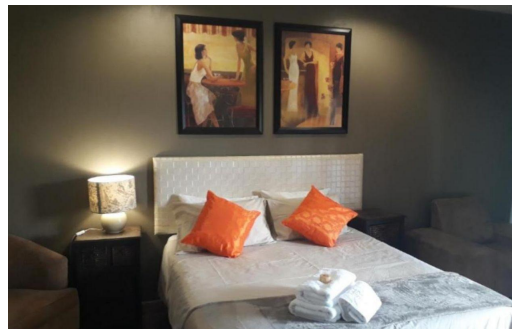

From R780 Per Night

Chalet Holiday Letting in Grootvlei

BEDROOMS	1	SLEEPS	2
LINEN PROVIDED	Yes	TOWELS PROVIDED	Yes
BATHROOMS	1	LOUNGES	1
DINING ROOMS	-	AIRCON	No
CEILING FANS	Yes	DSTV	Maybe
FRIDGE/FREEZER	No	MICROWAVE	No
OVEN	No	WASHING MACHINE	No
TUMBLE DRYER	No	DISHWASHER	No
CROCKERY/CUTLERY	No	GARDEN	Communal
BRAAI	Communal	POOL	Communal
JACUZZI	No	COVERED PARKING	1
OPEN PARKING	1		

HIGH SEASON	R780 p.n
MID SEASON	R780 p.n
LOW SEASON	R780 p.n
OUT SEASON	R780 p.n

Cleaning Services Monday - Saturday

Notes Imagine waking up to a nice breakfast at Pepe Piatto Lodge, maybe taking a dip in the outdoor pool, and then heading out for a round of golf at Heidelberg Golf Club. Plus, with O.R. Tambo International Airport not too

Elenza Thoka
081 770 5313
elenza@thokaproperties.co.za