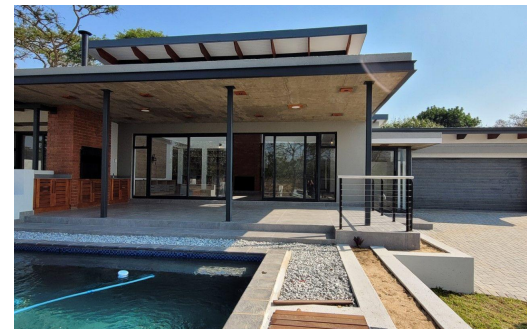

4

3.5

2

**R35,000 pm**  
**Gated Estate To Let in Sonheuwel**

**BEDROOMS** 4  
**BATHROOMS** 3.5  
**KITCHENS** 1  
**LOUNGES** 1

**GARAGES** 2  
**POOL** Yes  
**PETS ALLOWED** Yes

**Heidi Angus**

Non-Principal Property Practitioner | Registered with PPRA (FFC