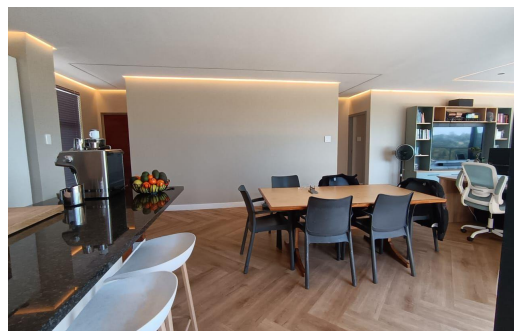

-  2
-  2
-  1

R18,500 pm

Apartment To Let in Hillcrest Central

FLOOR SIZE	170m ²	GARAGES	1
BEDROOMS	2	PARKINGS	2
BATHROOMS	2	POOL	Yes
KITCHENS	1		
LOUNGES	1		
DINING ROOMS	1		

Lesley Lorimer
0711055480
lesley@highwayproperties.co.za