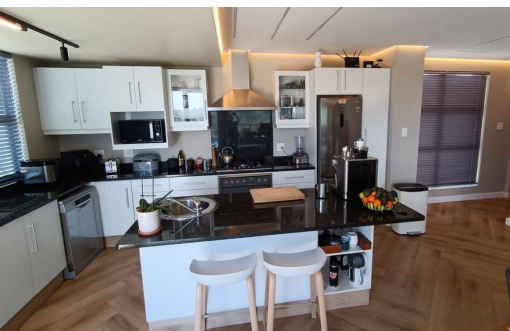

-  2
-  2
-  1

R18,500 pm

Apartment To Let in Hillcrest Central

FLOOR SIZE	170m ²	GARAGES	1
BEDROOMS	2	PARKINGS	2
BATHROOMS	2	POOL	Yes
KITCHENS	1		
LOUNGES	1		
DINING ROOMS	1		

Lesley Lorimer
0711055480
lesley@highwayproperties.co.za