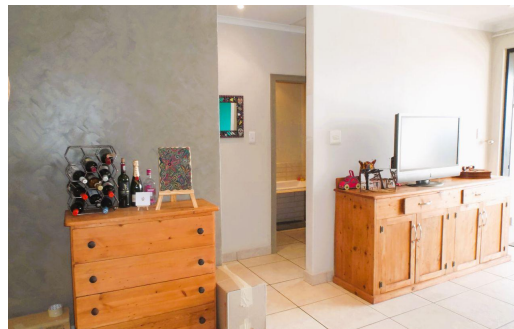

 2  
 1  
 1

**R1,650,000**

Apartment For Sale in Gillitts

<b>FLOOR SIZE</b>	109m <sup>2</sup>	<b>GARAGES</b>	1
<b>BEDROOMS</b>	2	<b>PARKINGS</b>	1
<b>BATHROOMS</b>	1	<b>FLATLETS</b>	-
<b>KITCHENS</b>	1	<b>DOMESTIC ACCOM.</b>	-
<b>LOUNGES</b>	1	<b>POOL</b>	Yes
<b>DINING ROOMS</b>	1		
<b>STUDIES</b>	-		