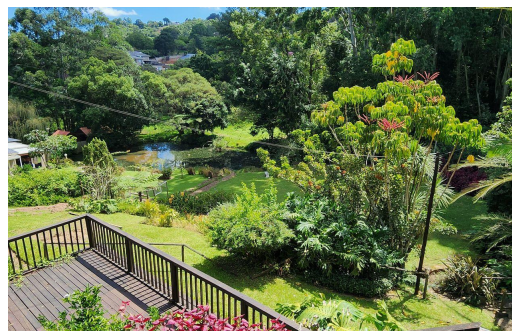

R14,500 pm

House To Let in Hilldene

FLOOR SIZE	180m²	GARAGES	-
LAND SIZE	8,000m²	PARKINGS	2
BEDROOMS	3	FLATLETS	1
BATHROOMS	2	DOMESTIC ACCOM.	-
KITCHENS	1		
LOUNGES	1		
DINING ROOMS	1		
STUDIES	-		

Morney Ruth
0723324957

morney@highwayproperties.co.za