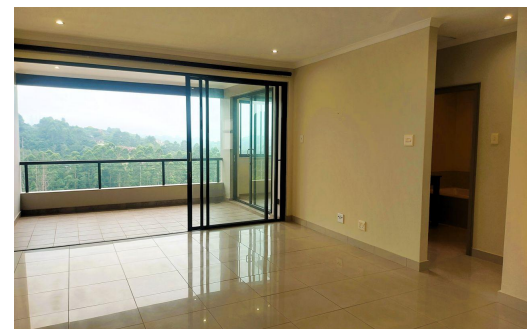

 2

 1

 1

R12,000 pm

Apartment To Let in Hillcrest Central

FLOOR SIZE	109m ²	GARAGES	1
BEDROOMS	2	PARKINGS	1
BATHROOMS	1	FLATLETS	-
KITCHENS	1	DOMESTIC ACCOM.	-
LOUNGES	1	POOL	Yes
DINING ROOMS	1		
STUDIES	-		