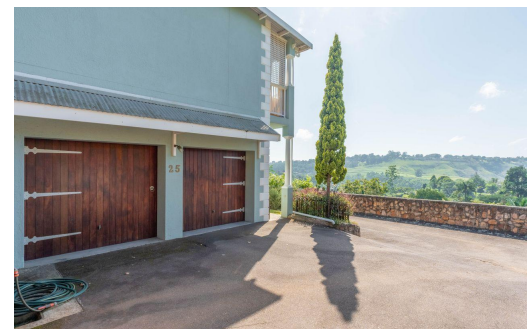

 4

 3.5

 2

R3,200,000

Duplex For Sale in Assagay

FLOOR SIZE	359m ²	GARAGES	2
LAND SIZE	359m ²	PARKINGS	4
BEDROOMS	4	FLATLETS	1
BATHROOMS	3.5	DOMESTIC ACCOM.	-
KITCHENS	1	POOL	Yes
LOUNGES	2	PETS ALLOWED	Yes
DINING ROOMS	1		
STUDIES	-		