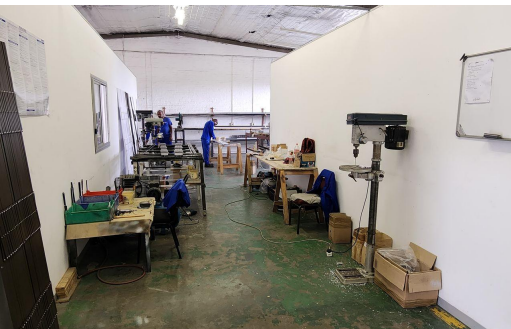

5

-

**R18,480 pm**

**231m<sup>2</sup> Factory To Let in Hagart Road Industrial**

<b>FLOOR SIZE</b>	231m <sup>2</sup>	<b>OPEN PARKINGS</b>	5
<b>TITLE</b>	Sectional Title	<b>POWER (3 PHASE)</b>	Yes
<b>ZONING</b>	Industrial	<b>POWER (AMPS)</b>	100A