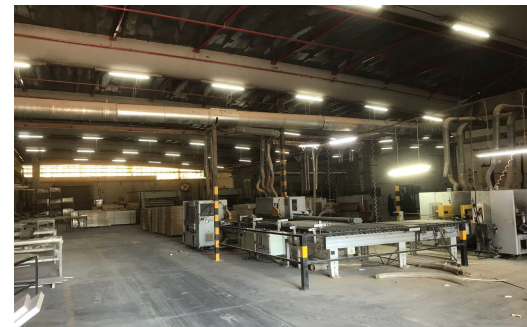

R235,968 pm

4,916m² Factory To Let in Sterkspruit

LAND SIZE 172,049m²
FLOOR SIZE 4,916m²
BUILDING HEIGHT 8m
TITLE Freehold
ZONING Industrial
SECURITY Yes
AIR CONDITIONING Yes

OPEN PARKINGS 18
POWER (3 PHASE) Yes
POWER (AMPS) 400A

Simon Noyce
0716818856
simon@highwayproperties.co.za