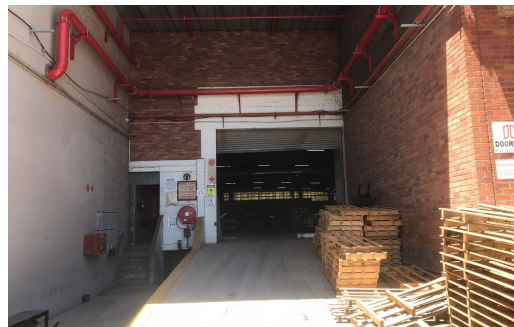

R235,968 pm

4,916m² Factory To Let in Sterkspruit

LAND SIZE 172,049m²
FLOOR SIZE 4,916m²
BUILDING HEIGHT 8m
TITLE Freehold
ZONING Industrial
SECURITY Yes
AIR CONDITIONING Yes

OPEN PARKINGS 18
POWER (3 PHASE) Yes
POWER (AMPS) 400A

Simon Noyce
0716818856
simon@highwayproperties.co.za