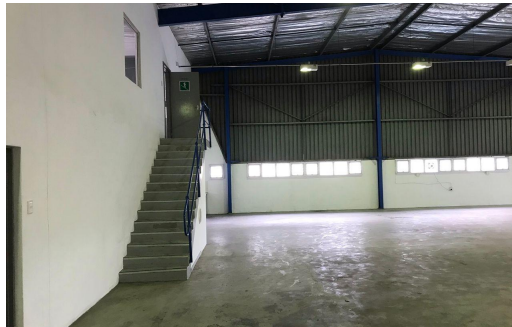

R45,654 pm

563m² Factory To Let in Westmead

FLOOR SIZE	563m²	OPEN PARKINGS	4
BUILDING HEIGHT	6m	POWER (3 PHASE)	Yes
TITLE	Sectional Title	POWER (AMPS)	200A
ZONING	Industrial		
SECURITY	Yes		
AIR CONDITIONING	Yes		

Simon Noyce
0716818856
simon@highwayproperties.co.za