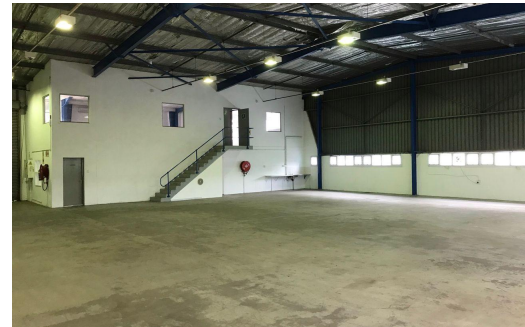

R45,654 pm

563m² Factory To Let in Westmead

FLOOR SIZE	563m²	OPEN PARKINGS	4
BUILDING HEIGHT	6m	POWER (3 PHASE)	Yes
TITLE	Sectional Title	POWER (AMPS)	200A
ZONING	Industrial		
SECURITY	Yes		
AIR CONDITIONING	Yes		

Simon Noyce
0716818856
simon@highwayproperties.co.za