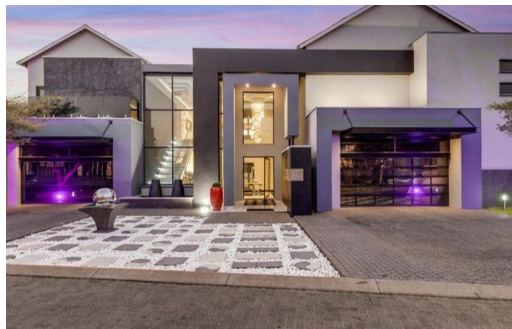

 6

 8

 4

R30,000,000

House For Sale in Copperleaf Estate

FLOOR SIZE	-	GARAGES	4
LAND SIZE	-	CARPORTS	4
BEDROOMS	6	FLATLETS	-
BATHROOMS	8	DOMESTIC ACCOM.	1
KITCHENS	1	POOL	Yes
LOUNGES	2		
DINING ROOMS	1		
STUDIES	1		