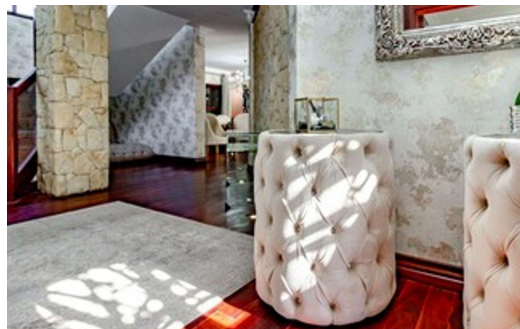

5
 4.5
 3

R35,000 pm

House To Let in Copperleaf Estate

FLOOR SIZE	422m ²	GARAGES	3
LAND SIZE	962m ²	PARKINGS	-
BEDROOMS	5	FLATLETS	-
BATHROOMS	4.5	DOMESTIC ACCOM.	-
KITCHENS	1	POOL	Yes
LOUNGES	2	PETS ALLOWED	Yes
DINING ROOMS	1		
STUDIES	-		