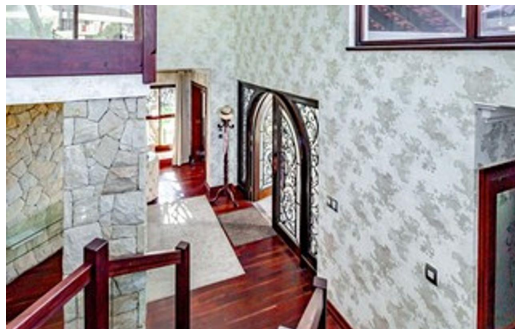

5
 4.5
 3

R35,000 pm

House To Let in Copperleaf Estate

FLOOR SIZE	422m ²	GARAGES	3
LAND SIZE	962m ²	PARKINGS	-
BEDROOMS	5	FLATLETS	-
BATHROOMS	4.5	DOMESTIC ACCOM.	-
KITCHENS	1	POOL	Yes
LOUNGES	2	PETS ALLOWED	Yes
DINING ROOMS	1		
STUDIES	-		