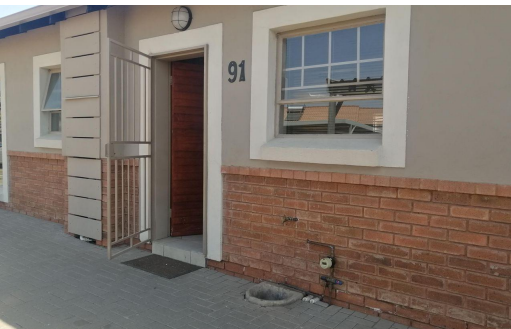

 3
 2
 -

R12,000 pm

Simplex To Let in Stone Ridge

FLOOR SIZE	-	GARAGES	-
LAND SIZE	-	CARPORTS	2
BEDROOMS	3	FLATLETS	-
BATHROOMS	2	DOMESTIC ACCOM.	-
KITCHENS	1		
LOUNGES	1		
DINING ROOMS	1		
STUDIES	-		

Shahista Mohamed
+27 82 825 2287
shahista@bakersrealestate.com