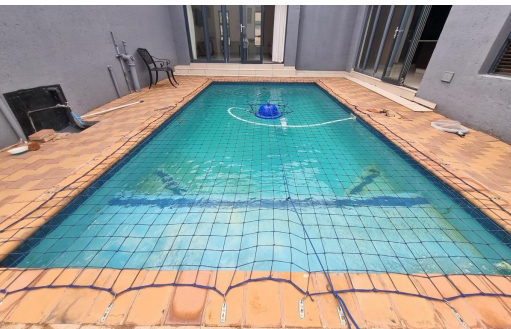

4

3.5

2

R3,650,000

House For Sale in Copperleaf Estate

FLOOR SIZE	261m ²	GARAGES	2
LAND SIZE	915m ²	PARKINGS	-
BEDROOMS	4	FLATLETS	-
BATHROOMS	3.5	DOMESTIC ACCOM.	1
KITCHENS	1	POOL	Yes
LOUNGES	1	PETS ALLOWED	Yes
DINING ROOMS	1		
STUDIES	-		