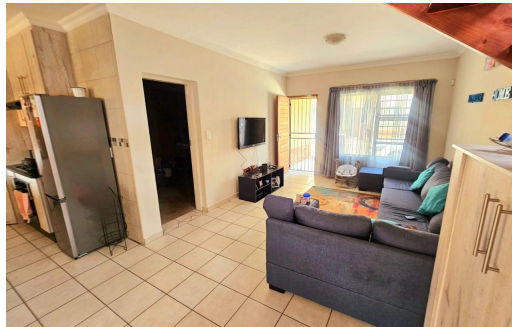

 3  
 2  
 1

**R1,280,000**

**Duplex For Sale in Waterval East**

<b>BEDROOMS</b>	3	<b>GARAGES</b>	1
<b>BATHROOMS</b>	2	<b>PARKINGS</b>	1
<b>KITCHENS</b>	1	<b>FLATLETS</b>	-
<b>LOUNGES</b>	1	<b>DOMESTIC ACCOM.</b>	-
<b>DINING ROOMS</b>	1		
<b>STUDIES</b>	1		