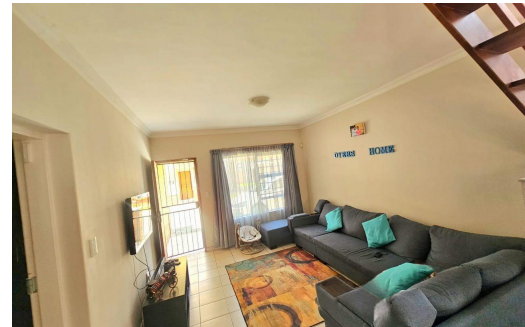

 3  
 2  
 1

**R1,280,000**

**Duplex For Sale in Waterval East**

<b>BEDROOMS</b>	3	<b>GARAGES</b>	1
<b>BATHROOMS</b>	2	<b>PARKINGS</b>	1
<b>KITCHENS</b>	1	<b>FLATLETS</b>	-
<b>LOUNGES</b>	1	<b>DOMESTIC ACCOM.</b>	-
<b>DINING ROOMS</b>	1		
<b>STUDIES</b>	1		