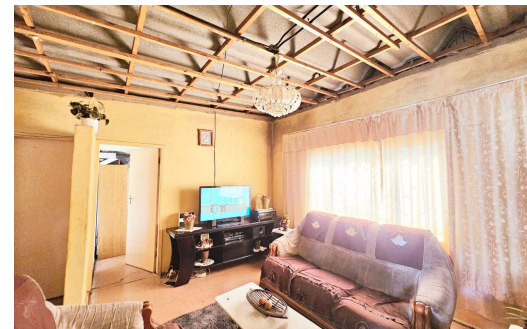

2

1

-

R300,000

Freestanding For Sale in Mothutlung-A

| | | | |
|---------------------|-------------------|------------------------|-----|
| LAND SIZE | 300m ² | GARAGES | - |
| BEDROOMS | 2 | PARKINGS | 4 |
| BATHROOMS | 1 | FLATLETS | - |
| KITCHENS | 1 | DOMESTIC ACCOM. | 1 |
| LOUNGES | 1 | PETS ALLOWED | Yes |
| DINING ROOMS | - | | |
| STUDIES | - | | |