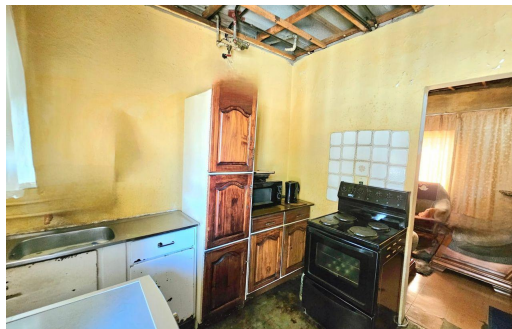

2

1

-

R300,000

Freestanding For Sale in Mothutlung-A

| | | | |
|---------------------|-------------------|------------------------|-----|
| LAND SIZE | 300m ² | GARAGES | - |
| BEDROOMS | 2 | PARKINGS | 4 |
| BATHROOMS | 1 | FLATLETS | - |
| KITCHENS | 1 | DOMESTIC ACCOM. | 1 |
| LOUNGES | 1 | PETS ALLOWED | Yes |
| DINING ROOMS | - | | |
| STUDIES | - | | |