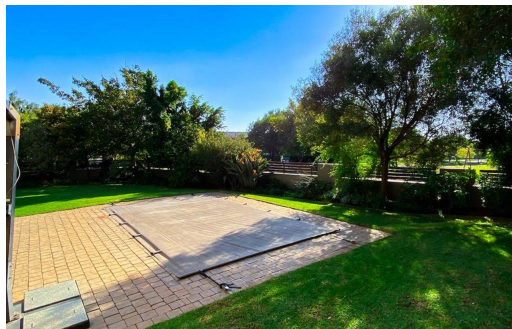

4

4

2

R6,900,000

House For Sale in Copperleaf Estate

FLOOR SIZE	540m ²	GARAGES	2
LAND SIZE	977m ²	PARKINGS	4
BEDROOMS	4	FLATLETS	-
BATHROOMS	4	DOMESTIC ACCOM.	1
KITCHENS	1	POOL	Yes
LOUNGES	2	PETS ALLOWED	Yes
DINING ROOMS	1		
STUDIES	2		