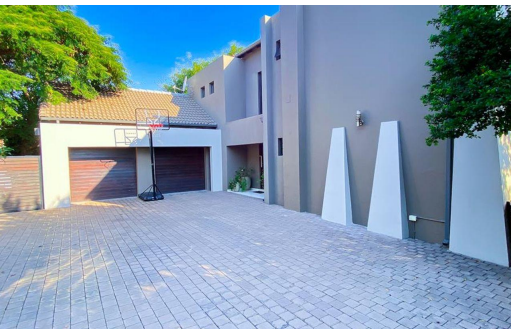

4

4

2

R6,900,000

House For Sale in Copperleaf Estate

FLOOR SIZE	540m ²	GARAGES	2
LAND SIZE	977m ²	PARKINGS	4
BEDROOMS	4	FLATLETS	-
BATHROOMS	4	DOMESTIC ACCOM.	1
KITCHENS	1	POOL	Yes
LOUNGES	2	PETS ALLOWED	Yes
DINING ROOMS	1		
STUDIES	2		